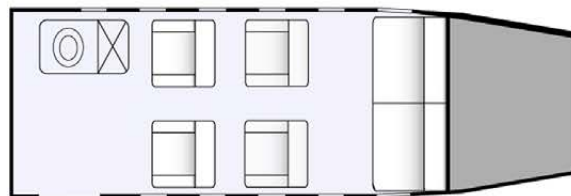

Charter Representatives Are Available 24/7 to Assist You
 1-888-675-9650 · Charter@LRServices.com · www.LRServices.com

Lear 28 Light Jet

Performance

Range: 900 miles
 Speed: 550 mph

Example Flight Times

New York to Chicago
 New York to Miami

Cabin

Height: 4' 3"
 Width: 4' 9"
 Length: 13'

Seating: 6 comfortable
 8 maximum