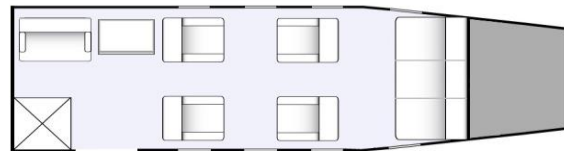

Lear 55 Midsize Jet

Performance

Range: 2400 miles
Speed: 530 mph

Example Flight Times

New York to Dallas 3:00 hrs
New York to Miami 2:25 hrs

Cabin

Height: 5'8"
Width: 5'9"
Length: 17'

Seating: 7 comfortable
8 maximum

Complimentary Domestic Wifi