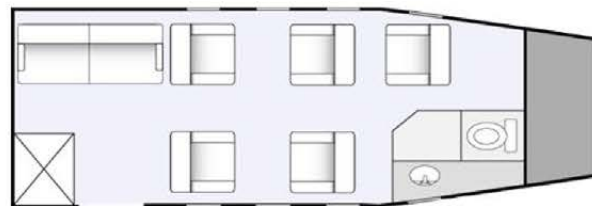

Lear 55

Midsized Jet

Performance

Range: 2400 miles
Speed: 530 mph

Example Flight Times

New York to Dallas 3:00 hrs
New York to Miami 2:25 hrs

Cabin

Height: 5' 8"
Width: 5' 9"
Length: 17'

Seating: 6 comfortable
7 maximum

WYVERN
REGISTERED
OPERATOR

FlightSafety

member of
NBAA